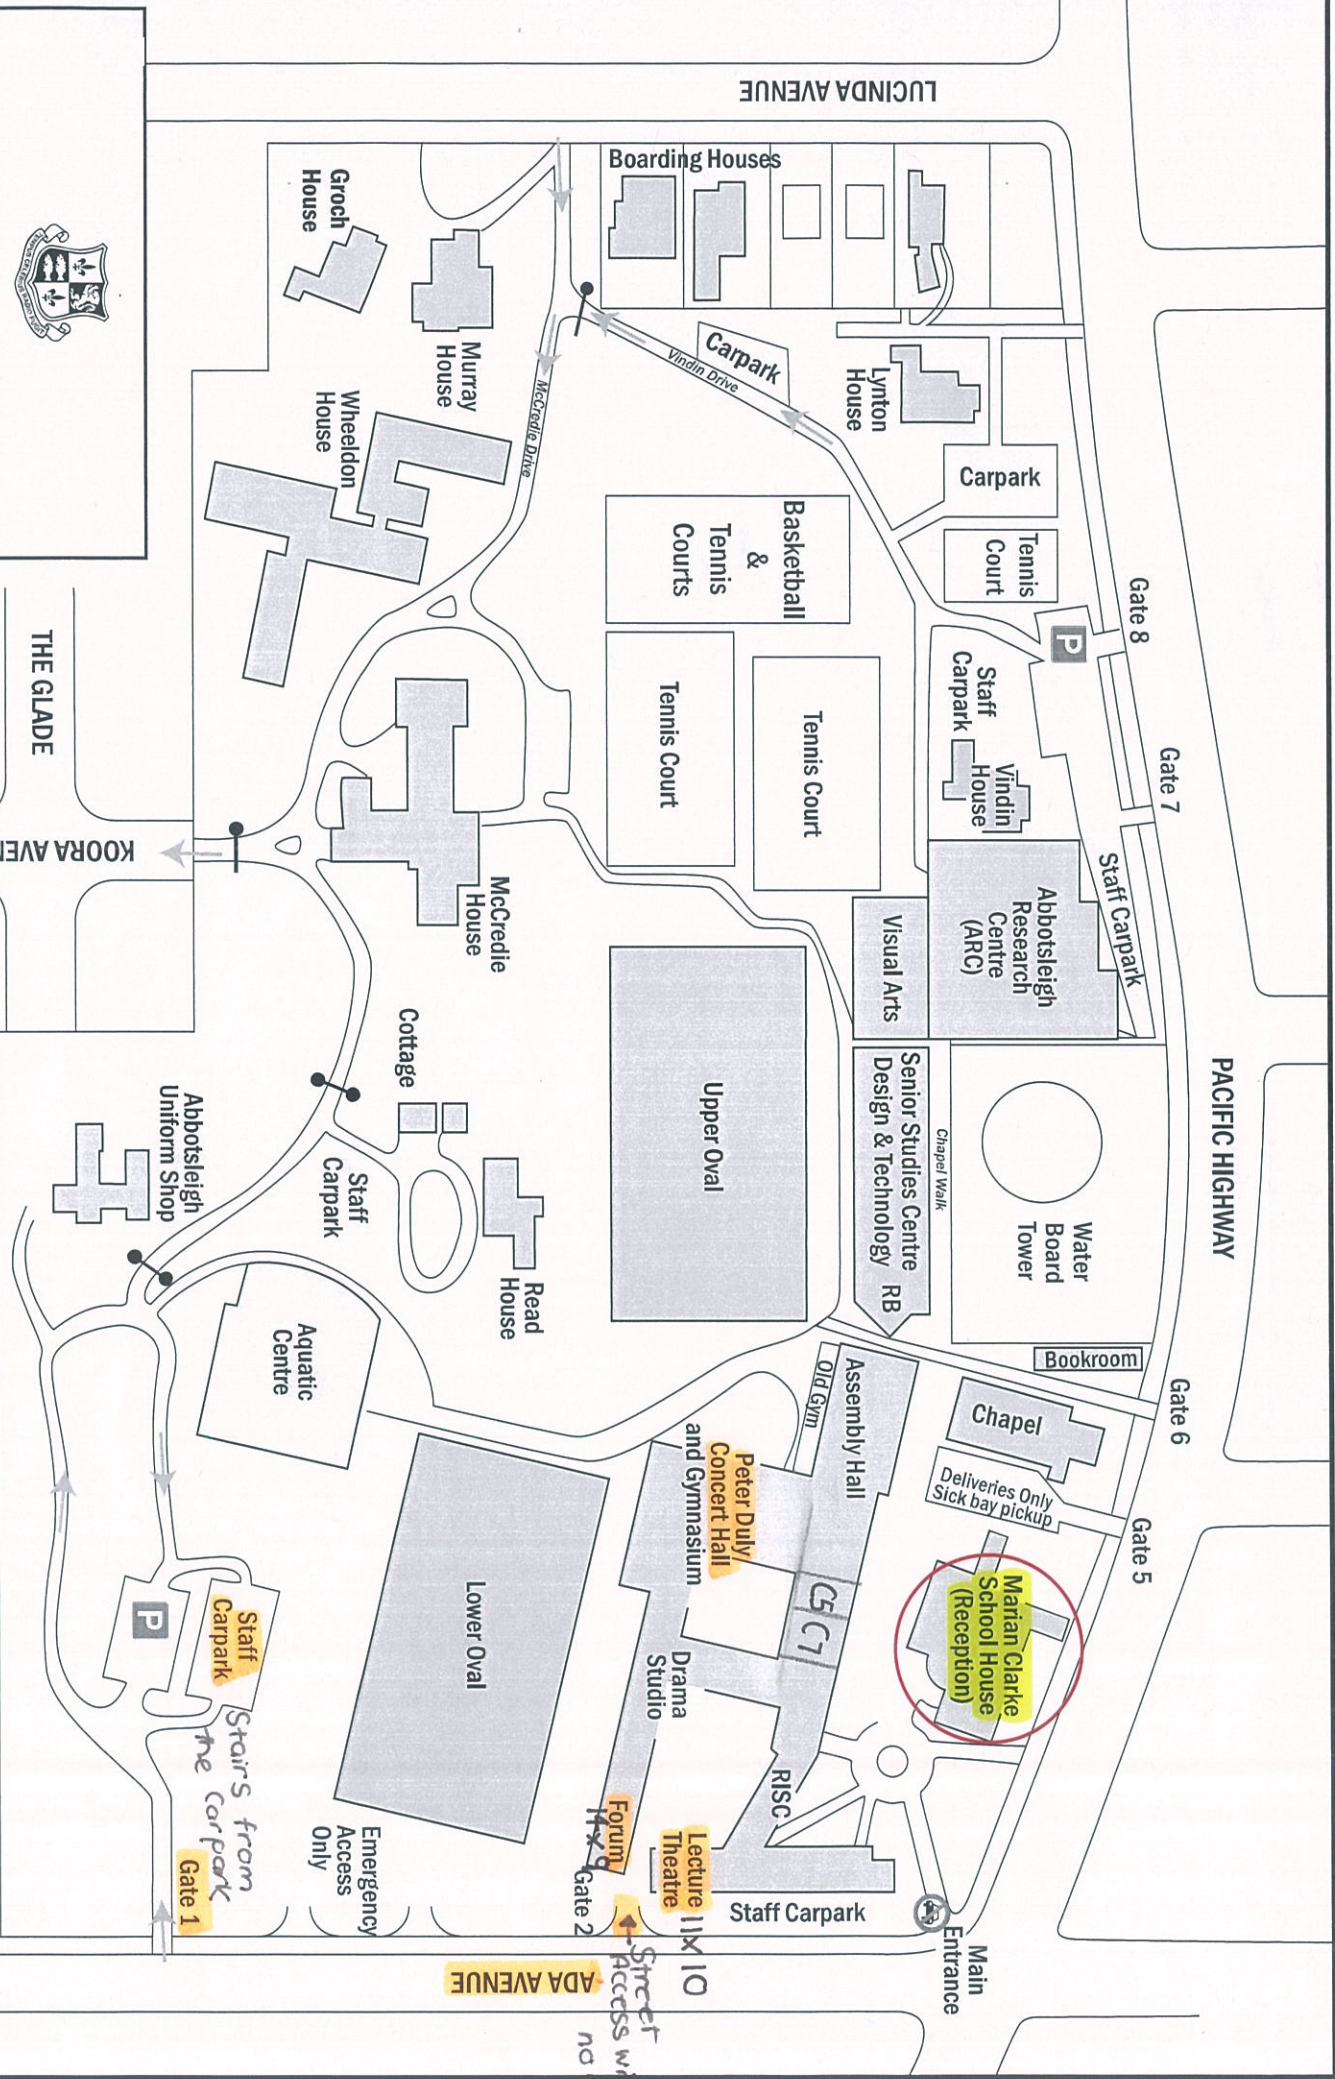

ABBOTTSLEIGH

THE GLADE

KOORA AVENUE

LUCINDA AVENUE

PACIFIC HIGHWAY

Street access with no stairs

ADA AVENUE

Stairs from the carpark

Emergency Access Only

Marian Clarke School House (Reception)

Lecture Theatre

Forum

Staff Carpark

Deliveries Only Sick bay pickup

Chapel

Bookroom

Basketball & Tennis Courts

Tennis Court

Carpark

Lynton House

Boarding Houses

Murray House

Groch House

Wheelodon House

Gate 1

Main Entrance

11K 10

Underground Car Park – Sports Field

GATE 1A