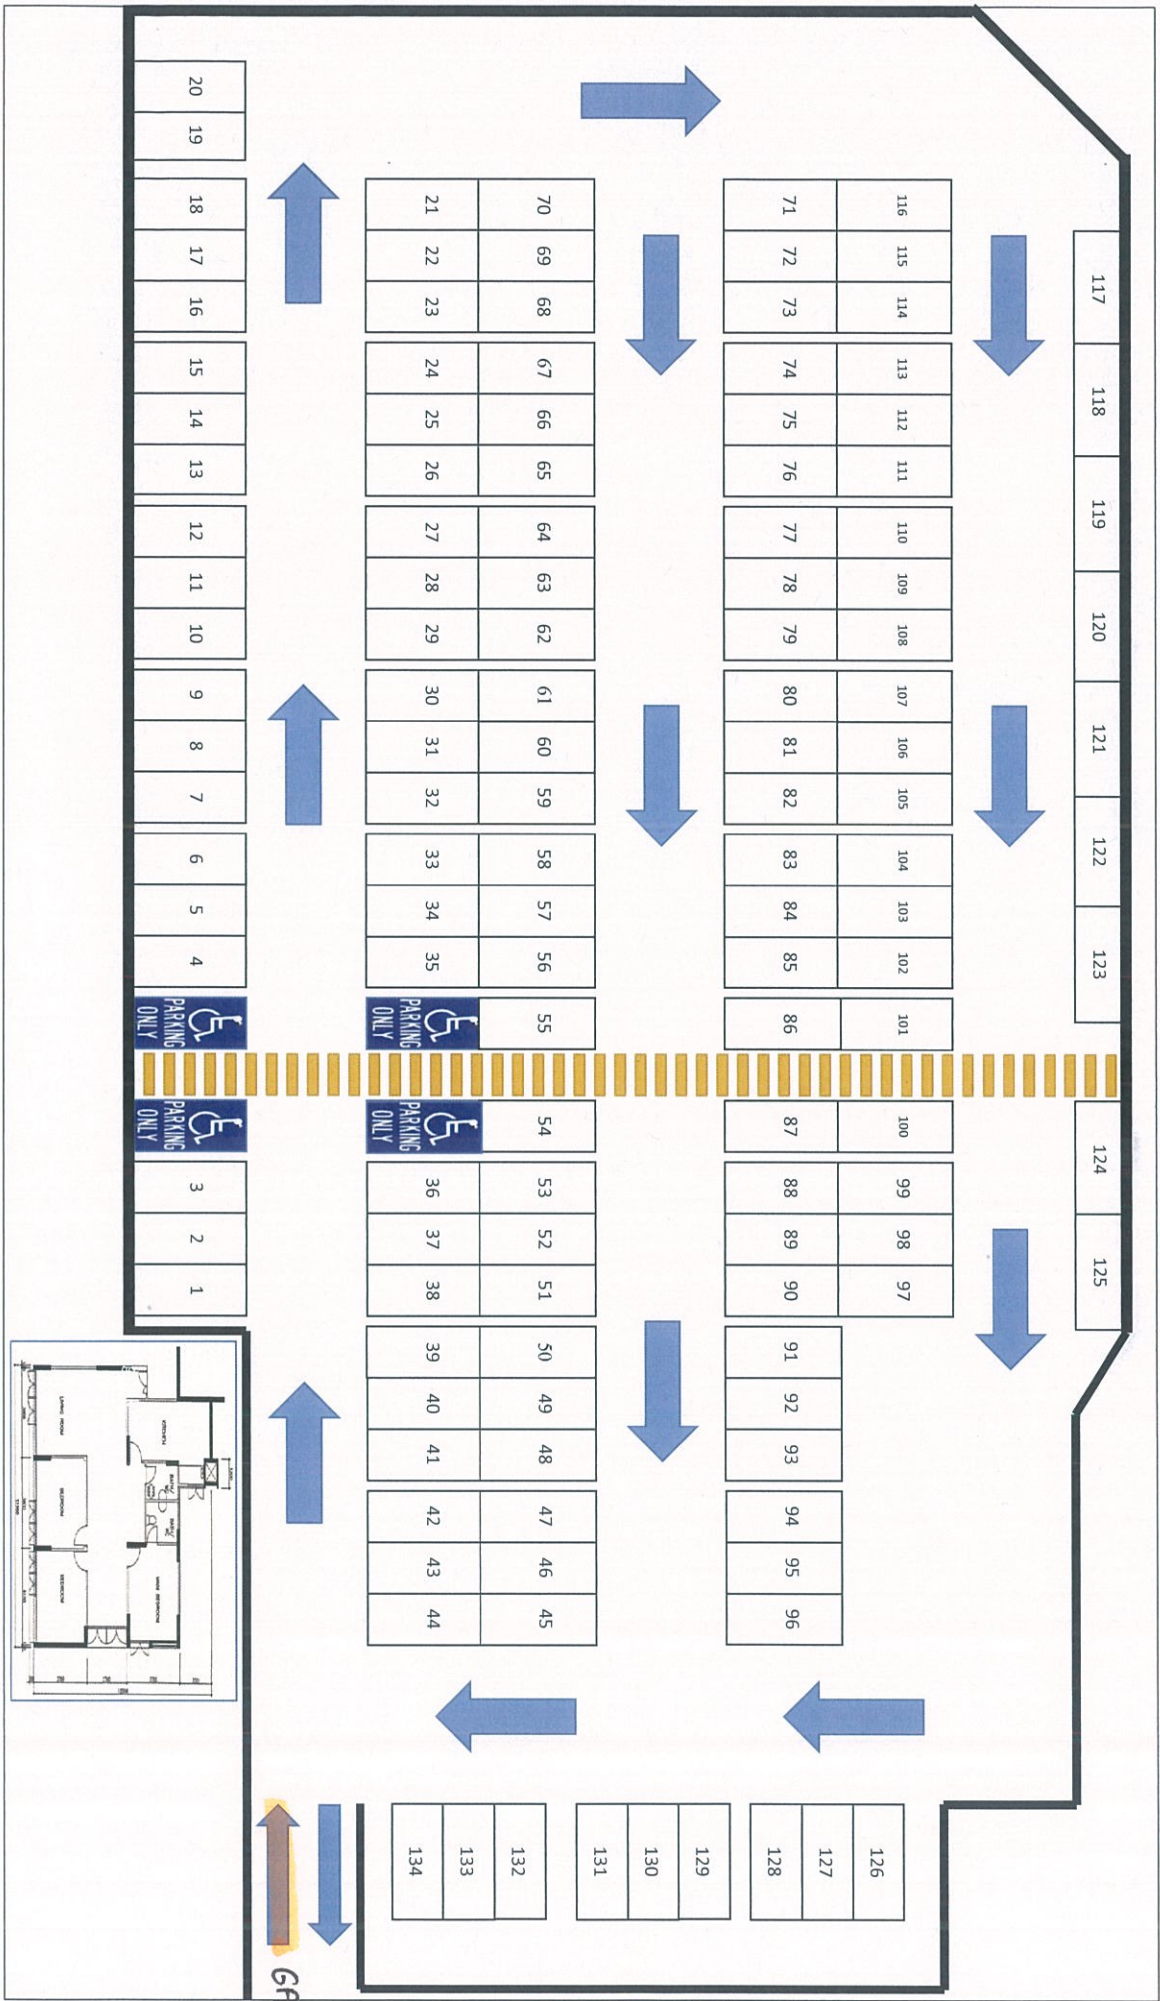

Read House

Upper Oval

Senior Studies Centre Design & Technology RB

Water Board Tower

Abbottsleigh Research Centre (ARC)

Visual Arts

Tennis Court

Tennis Court

Basketball & Tennis Courts

Tennis Court

Carpark

Lynton House

Boarding Houses

Murray House

Groch House

Wheelodon House

McCreddie House

Gate 8

Gate 7

Gate 6

Gate 5

P

P

Gate 2

Gate 1

Main Entrance

11K 10

Underground Car Park – Sports Field

GATE 1A