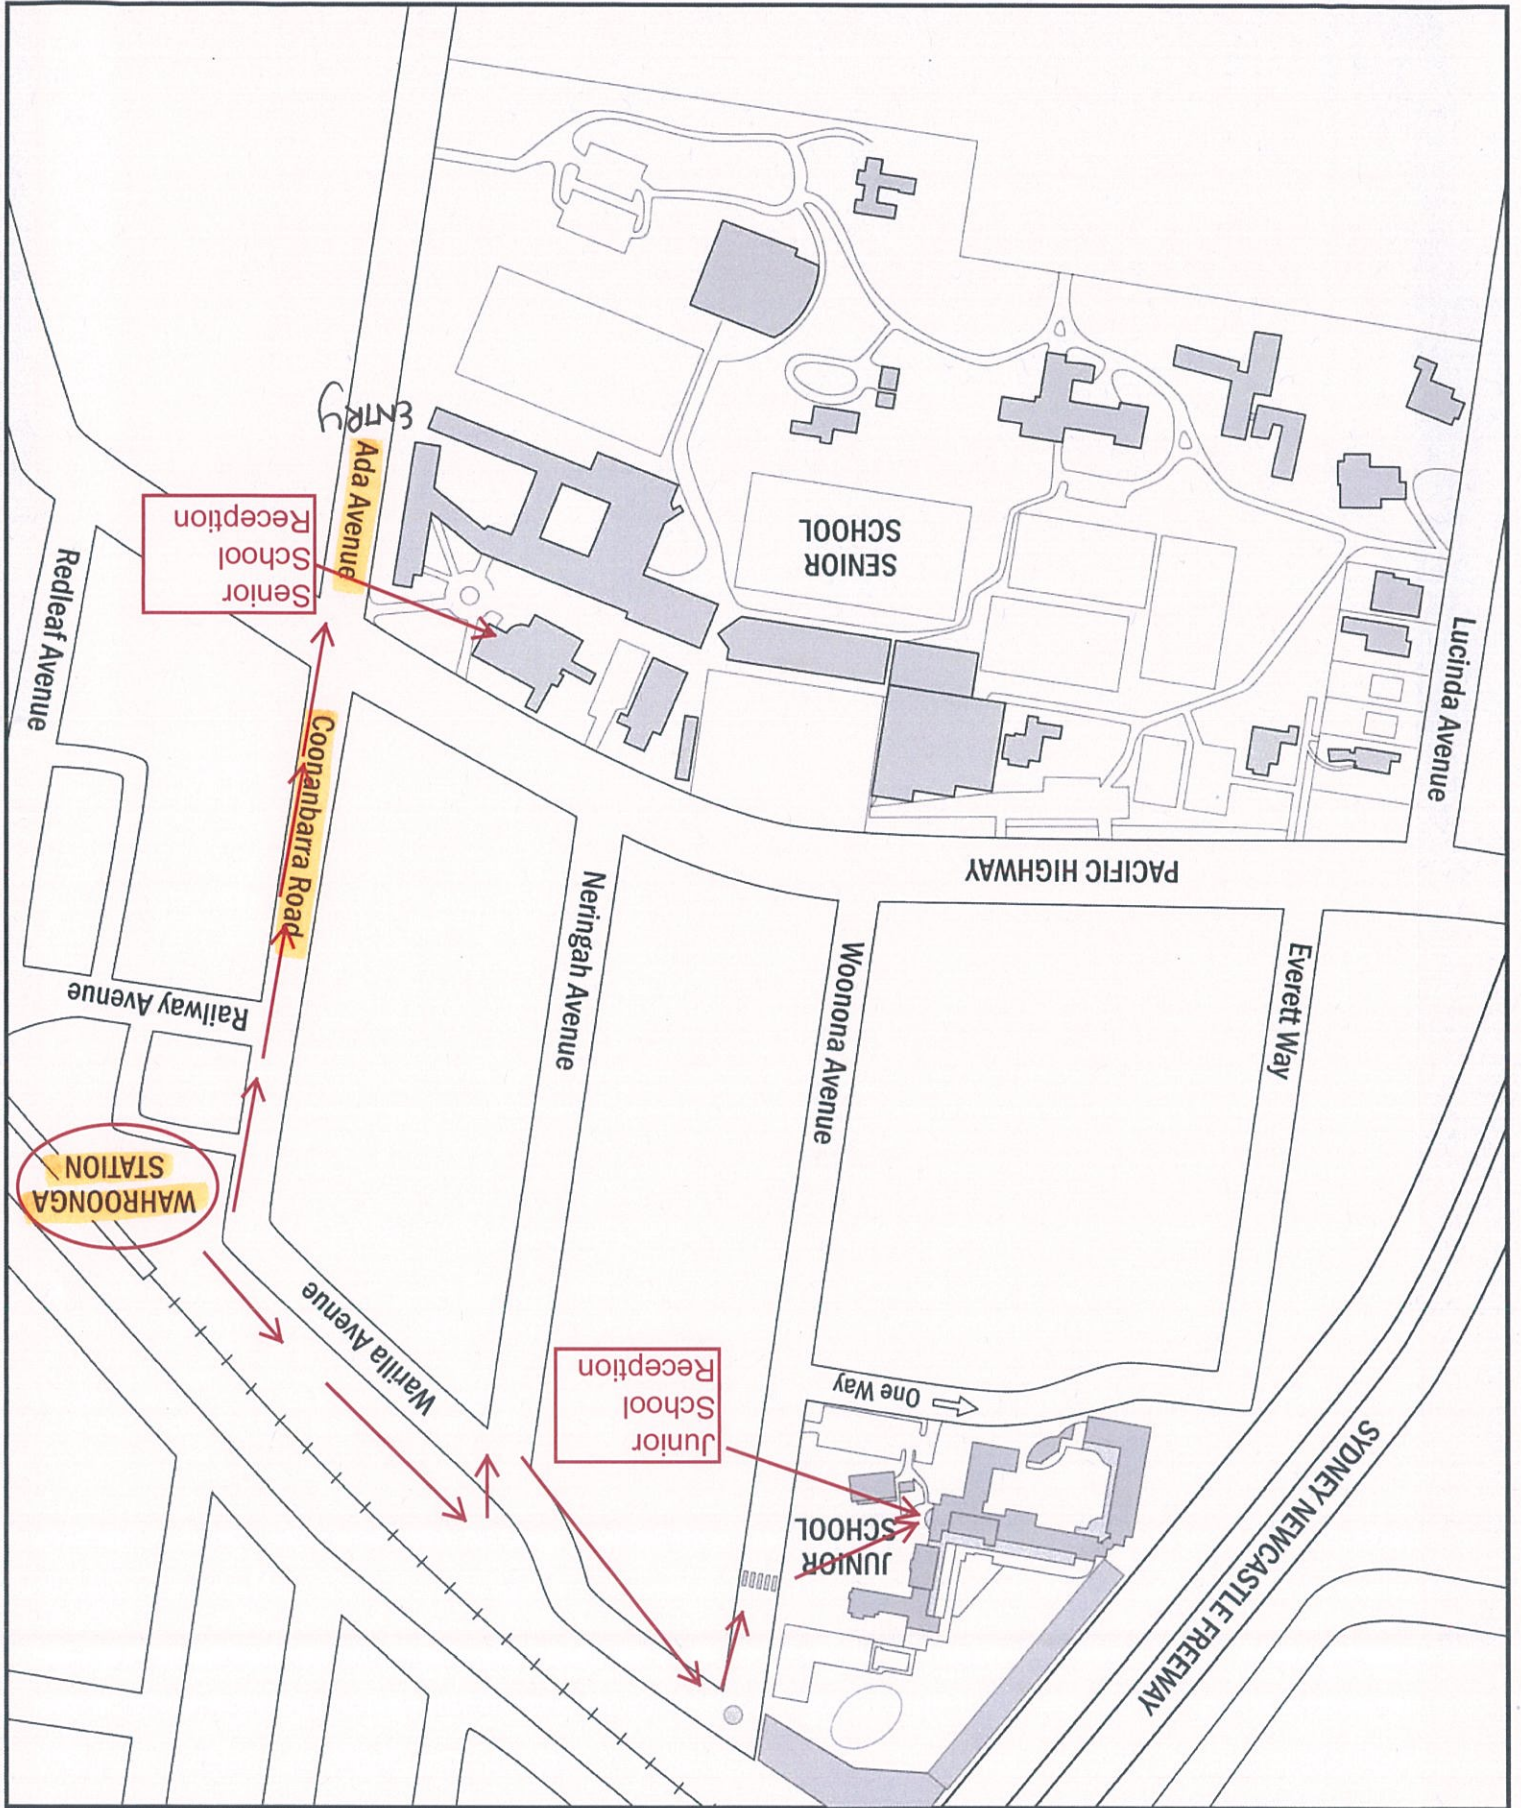

ABBOTTSLEIGH

THE GLADE

KOORA AVENUE

LUCINDA AVENUE

PACIFIC HIGHWAY

Street access with no stairs

ADA AVENUE

Stairs from the carpark

Emergency Access Only

Marian Clarke School House (Reception)

Lecture Theatre

Forum

Staff Carpark

Deliveries Only Sick bay pickup

Chapel

Bookroom

Basketball & Tennis Courts

Tennis Court

Carpark

Lynton House

Boarding Houses

Murray House

Groch House

Wheelodon House

Gate 1

Main Entrance

11K 10

Underground Car Park – Sports Field

GATE 1A